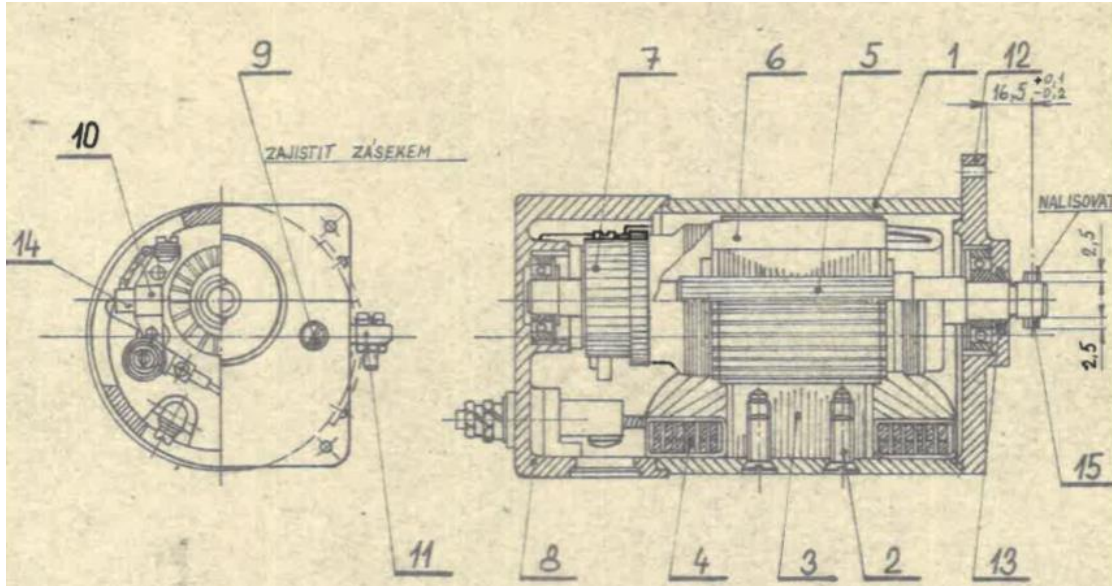

STARTER 1,1 kW right-rotative 28V-LUN 2254

type 9192.280

NOMINAL VOLTAGE	28 V
NOMINAL OUTPUT AT 20V	1,1kW
RATING MOMENT	1,75 Nm
SPEED AT RATING MOMENT (20V)	6 000 min. ⁻¹
ROTATION (FROM DRIVE)	CLOCKWISE
STARTING TORQUE AT 15V	4,9 Nm
SHORT-CIRCUIT CURRENTS	370 A
TEMPERATURE RANGE	-40° až +60°C
WEIGHT	3 kg

If you are interested in product please send our inquiry to our e-mail: spd@spd-km.cz

SPARE PARTS LUN 2254

Drw.No.	Item name
8005.510	STATOR ASSEMBLED
8015.150	COMMUTATOR COVER ASSEMBLED
8003.370	ROTOR
8480.650	CARBON
8480.660	CARBON
8312.370	LOADING COVER
0301.120	SCREW
1200.630	DRIVING PIN
4800.170	SPRING OF CARBON
5215.410	COVERING BAND
8474.470	CARBON CHAMBER
8474.480	CARBON CHAMBER
7401.380	INSULATING INSERT
7213.530	INSULATING INSERT
4334.120	INSULATING TUBING
8310.320	COMMUTATOR COVER
324137052	BALL BEARING E12-P6 (66012 nebo L 6012)
324137042	BALL BEARING E10-P6